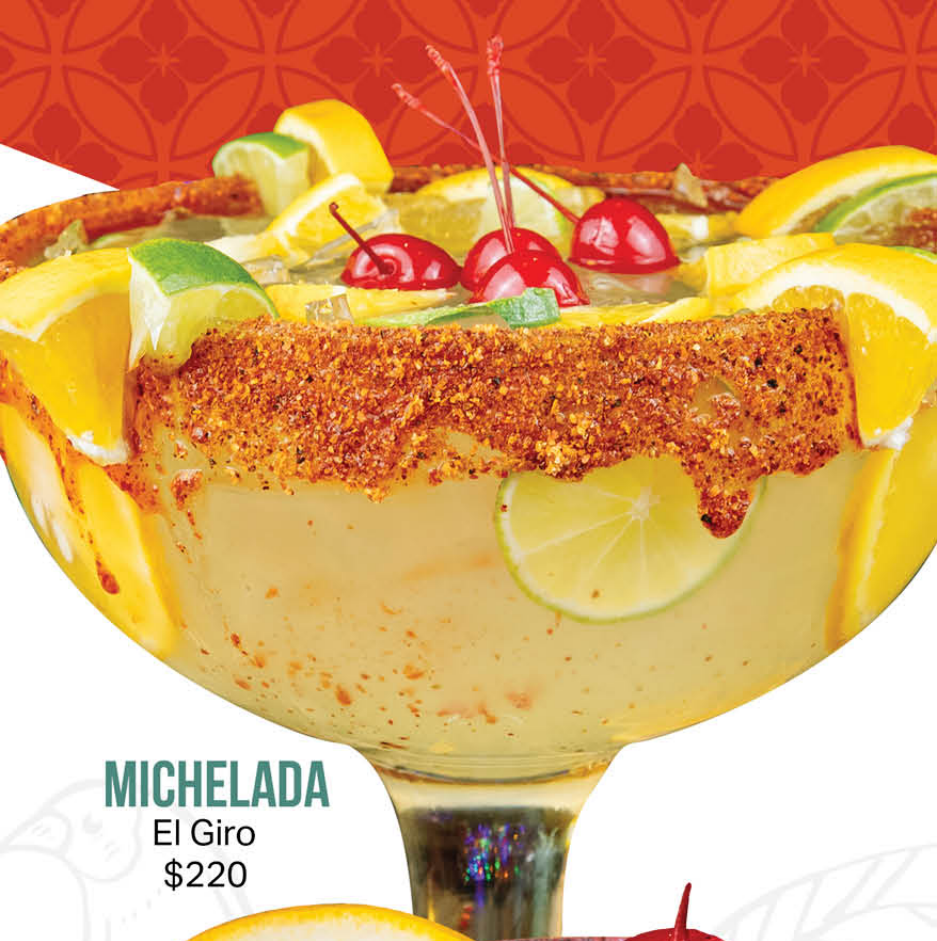

## MICHELADA

La Gemela

\$395

## MICHELADA

El Giro \$220

**PIÑA**  
Colada  
\$75

**ADIOS**  
\$145

**COCTEL**  
de Pepino  
\$75

**SANDIA**  
Margarita  
\$90

**MORENA**  
\$125

**BLUE**  
Hawaiian  
\$70

## MICHELADA

El Giro  
\$220

**SEX ON**  
The Beach  
\$70

**PURPLE**  
Sunset  
\$80

**CANTARITO**  
Preparado  
\$80

**LONG**  
Island  
\$70

**BLUE**  
Surfer  
\$70

**JAMAICA**

**WHITE**  
Russian  
\$90

A shot glass filled with a red liquid. The rim is coated with a thick, brown, crystalline sugar coating. A square, dark red candy sits on top of the rim. A slice of lemon is perched on the right side of the rim.